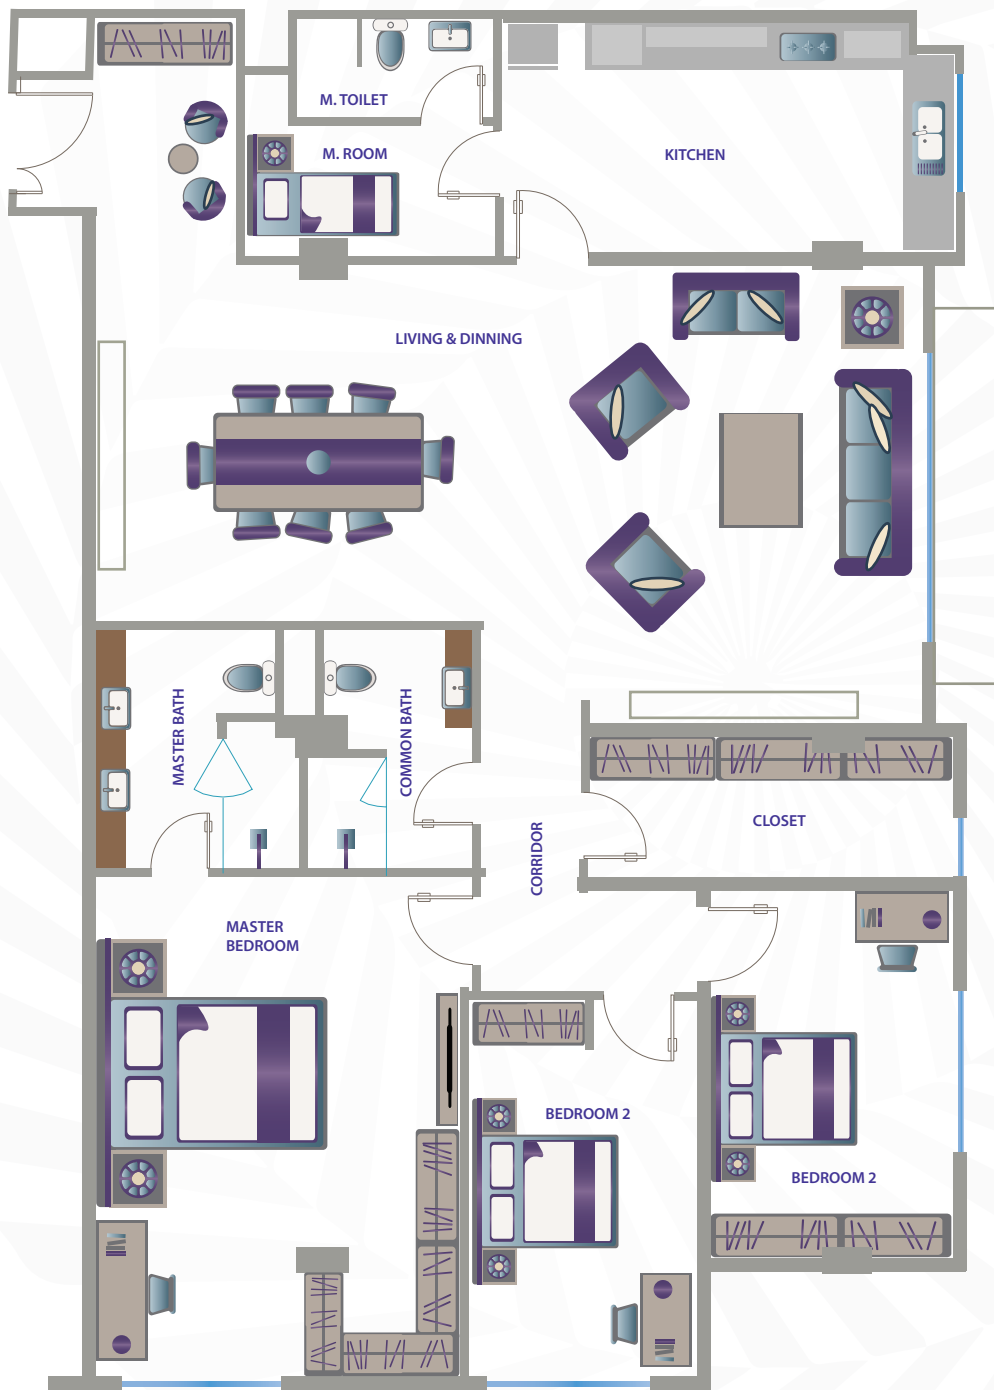

**TYPICAL FLOOR
FOUR BEDROOM
TYPE C-1**

THE LIVING SPACE

TOTAL SPACE
229.1 m²

LIVING & DINNING ROOM
58.33 m²

MASTER BEDROOM
27.93 m²

MASTER BATHROOM
6.65 m²

BEDROOM ONE
13.76 m²

BEDROOM TWO
12.88 m²

COMMON BATHROOM
5.31 m²

KITCHEN
15.79 m²

CORRIDOR
6.03 m²

CLOSET
7.8 m²

MAIDS ROOM
5.07 m²

MAIDS TOILET
2.91 m²